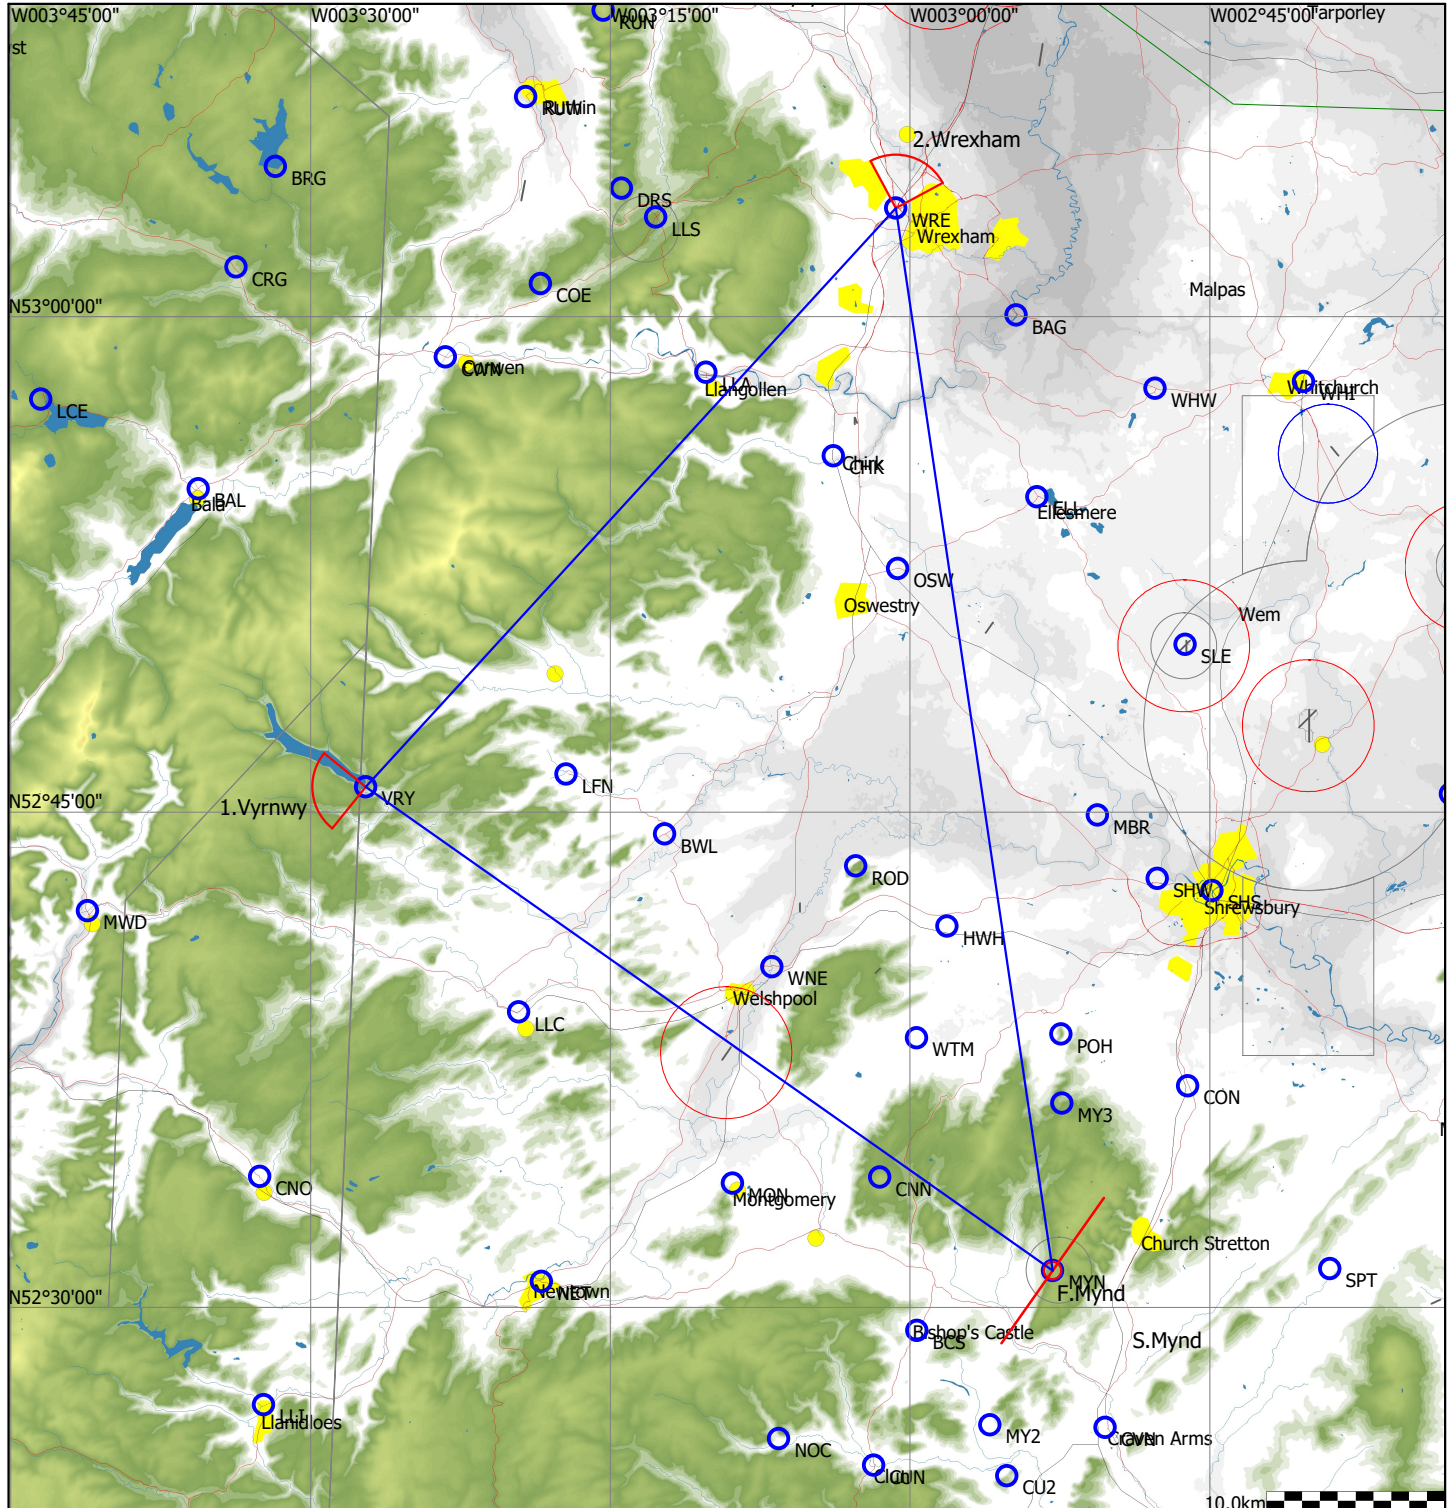

# Task Information

Midland Gliding Club

Type: FAI Triangle - (151.7km)

Task distance: 151.7km

Style	Code	Points	Latitude	Longitude	Dis.	Crs.
Take off	MYN	Mynd	N52°31'07"	W002°52'51"		
Start	MYN	Mynd	N52°31'07"	W002°52'51"		
1.Point	VRY	Vyrnwy	N52°45'46"	W003°27'15"	47.4km	305°
2.Point	WRE	Wrexham	N53°03'17"	W003°00'42"	44.1km	42°
Finish	MYN	Mynd	N52°31'07"	W002°52'51"	60.3km	172°
Landing	MYN	Mynd	N52°31'07"	W002°52'51"		

Start: line, 5k radius perpendicular to outbound track  
 Finish: 0.5k barrel  
 Waypoints: symmetrical, 45deg angle, 3k radius