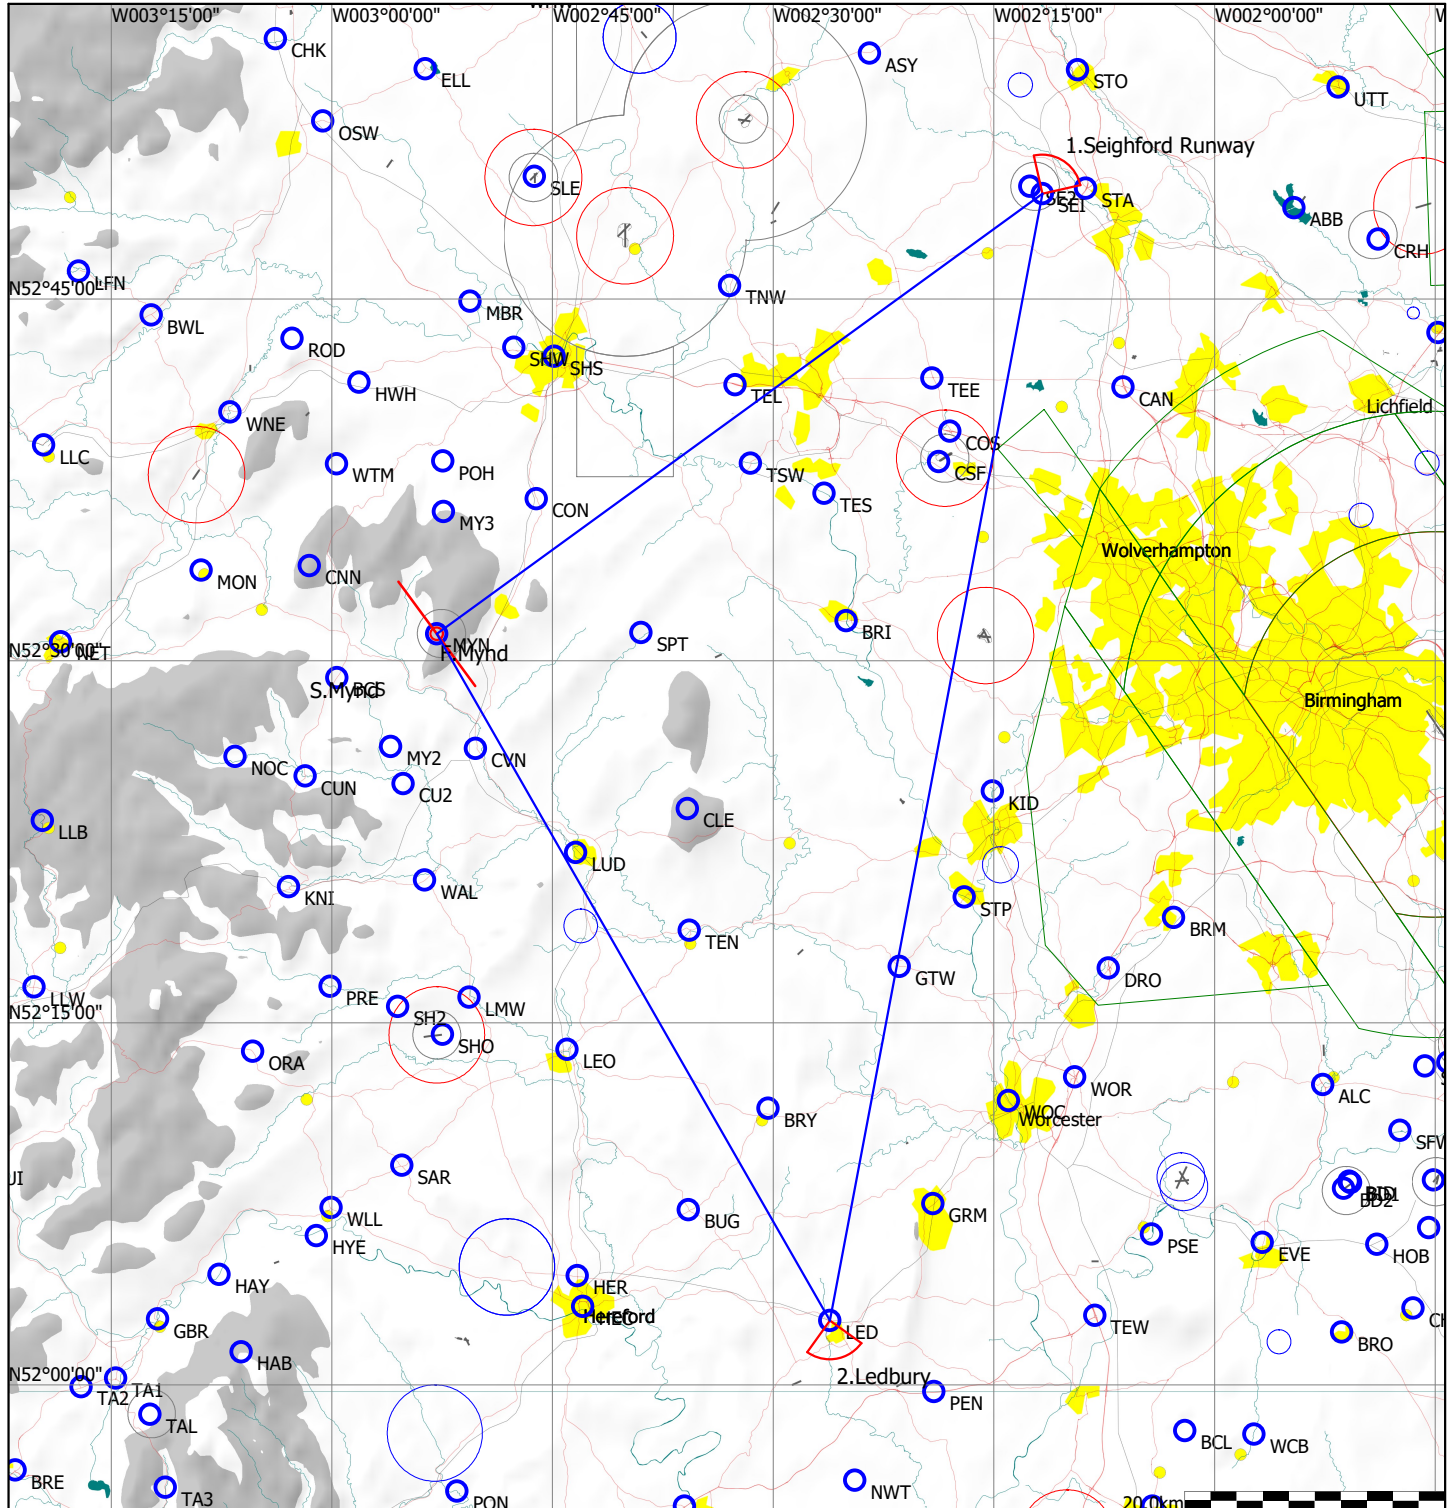

Task Information

Midland Gliding Club

Type: Triangle - (206.5km)

Task distance: 206.5km

Style	Code	Points	Latitude	Longitude	Dis.	Crs.
Take off	MYN	Mynd	N52°31'07"	W002°52'51"		
Start	MYN	Mynd	N52°31'07"	W002°52'51"		
1.Point	SEI	Seighford Runway	N52°49'22"	W002°11'42"	57.4km	54°
2.Point	LED	Ledbury	N52°02'39"	W002°26'09"	88.2km	191°
Finish	MYN	Mynd	N52°31'07"	W002°52'51"	60.9km	330°
Landing	MYN	Mynd	N52°31'07"	W002°52'51"		

Start: line, 5k radius perpendicular to outbound track
 Finish: 0.5k barrel
 Waypoints: symmetrical, 45deg angle, 3k radius