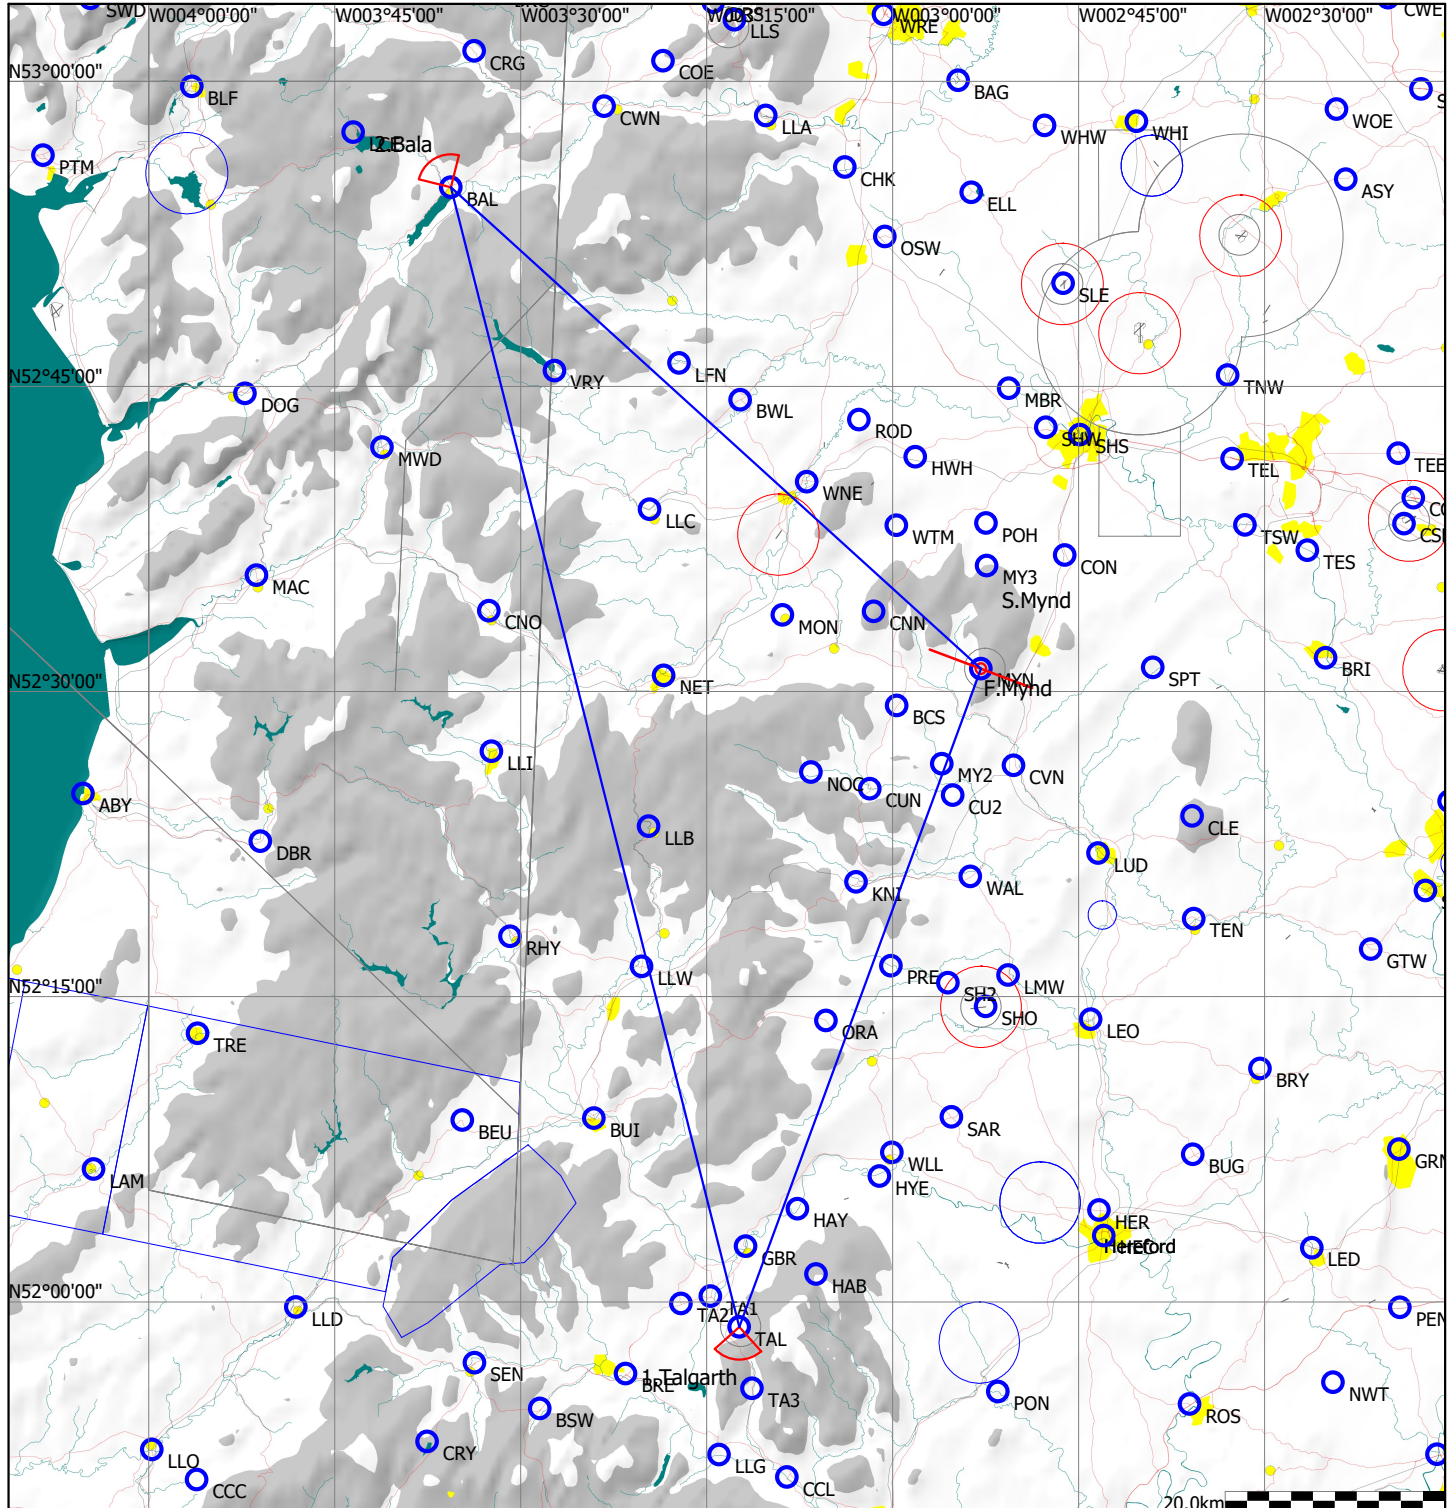

Task Information

Midland Gliding Club

Type: Triangle - (236.3km)

Task distance: 236.3km

| Style | Code | Points | Latitude | Longitude | Dis. | Crs. |
|----------|------|----------|------------|-------------|---------|------|
| Take off | MYN | Mynd | N52°31'07" | W002°52'51" | | |
| Start | MYN | Mynd | N52°31'07" | W002°52'51" | | |
| 1.Point | TAL | Talgarth | N51°58'46" | W003°12'22" | 64.0km | 200° |
| 2.Point | BAL | Bala | N52°54'47" | W003°35'37" | 107.2km | 346° |
| Finish | MYN | Mynd | N52°31'07" | W002°52'51" | 65.2km | 132° |
| Landing | MYN | Mynd | N52°31'07" | W002°52'51" | | |

Start: line, 5k radius perpendicular to outbound track
 Finish: 0.5k barrel
 Waypoints: symmetrical, 45deg angle, 3k radius