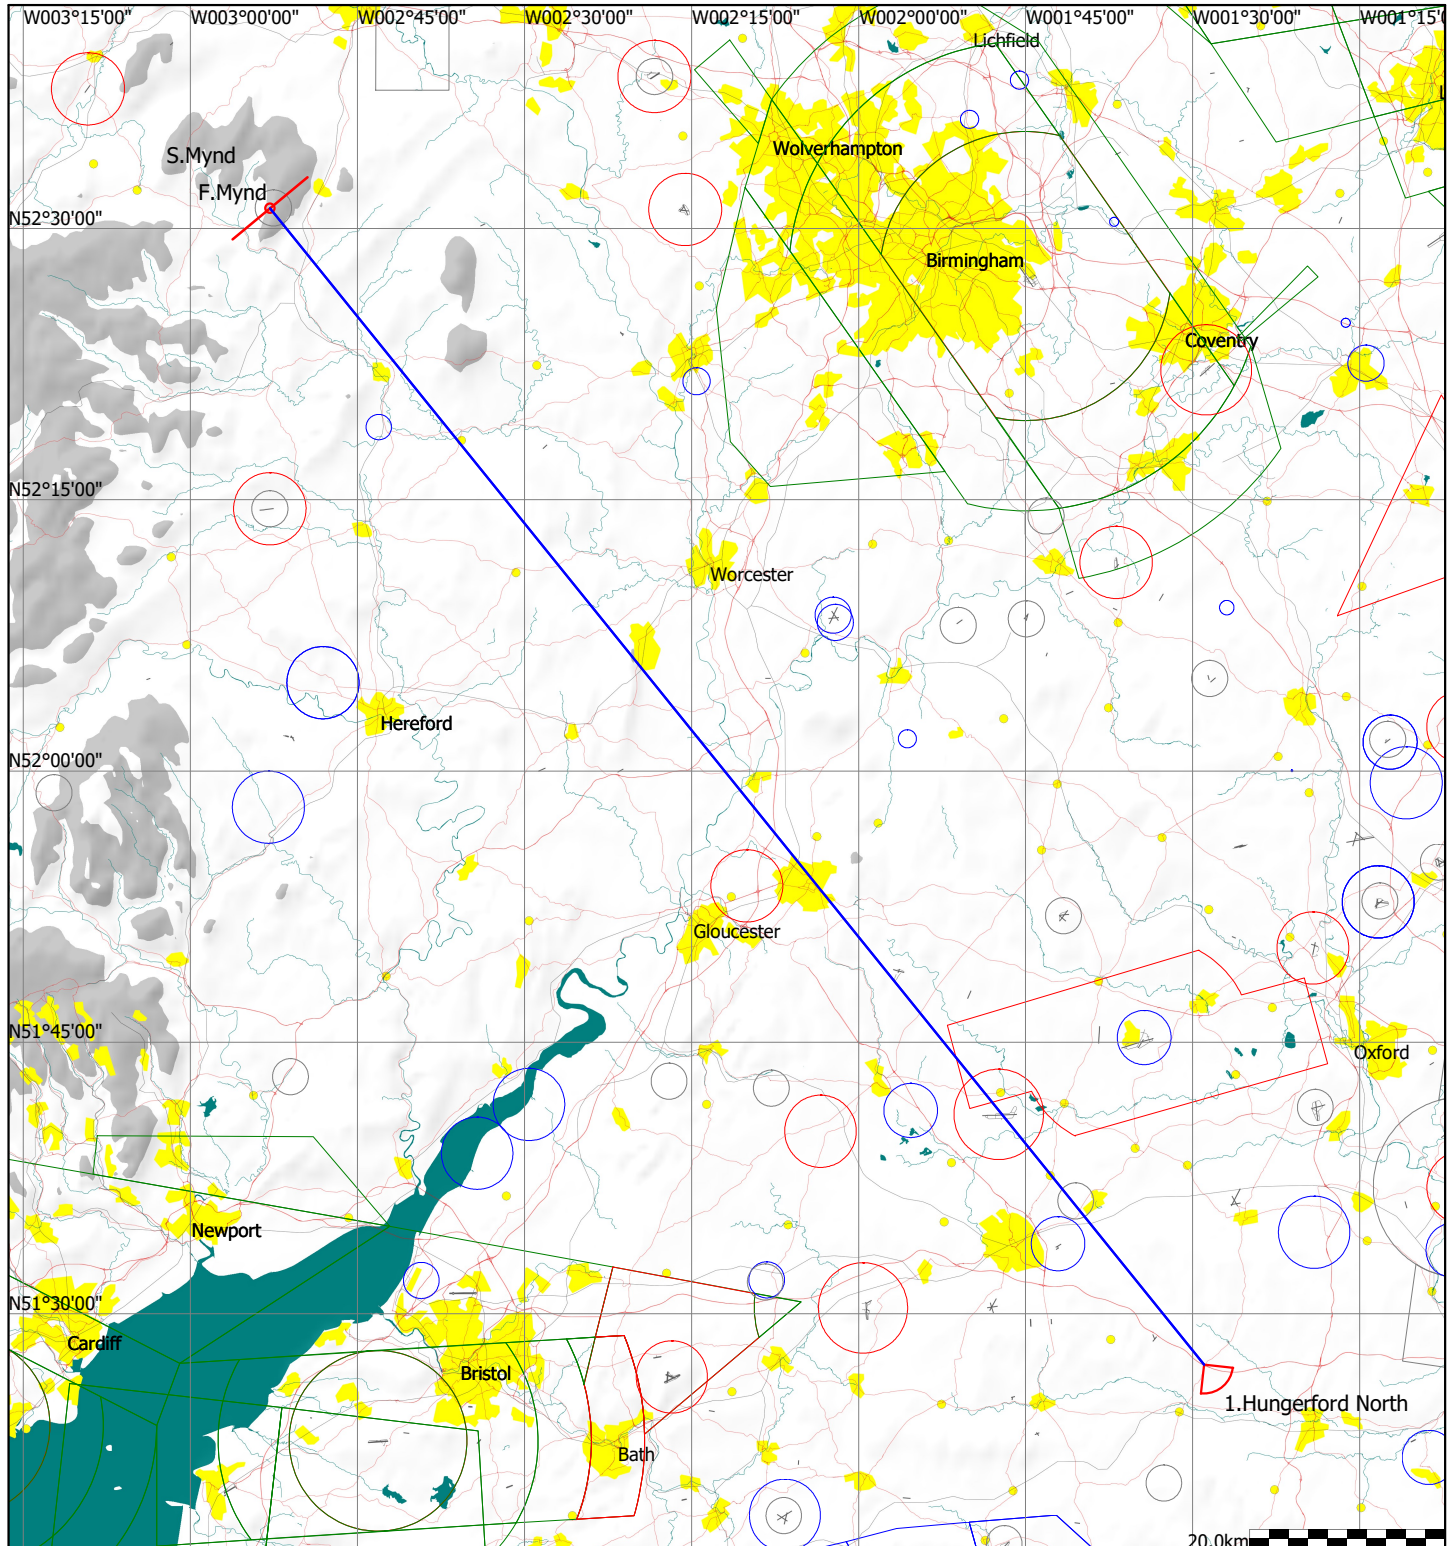

Task Information

Midland Gliding Club

Type: Broken Leg

Task distance: 305.2km

Style	Code	Points	Latitude	Longitude	Dis.	Crs.
Take off	MYN	Mynd	N52°31'07"	W002°52'51"		
Start	MYN	Mynd	N52°31'07"	W002°52'51"		
1.Point	HNN	Hungerford North	N51°27'10"	W001°28'58"	152.6km	140°
Finish	MYN	Mynd	N52°31'07"	W002°52'51"	152.6km	322°
Landing	MYN	Mynd	N52°31'07"	W002°52'51"		

Start: line, 5k radius perpendicular to outbound track
 Finish: 0.5k barrel
 Waypoints: symmetrical, 45deg angle, 3k radius