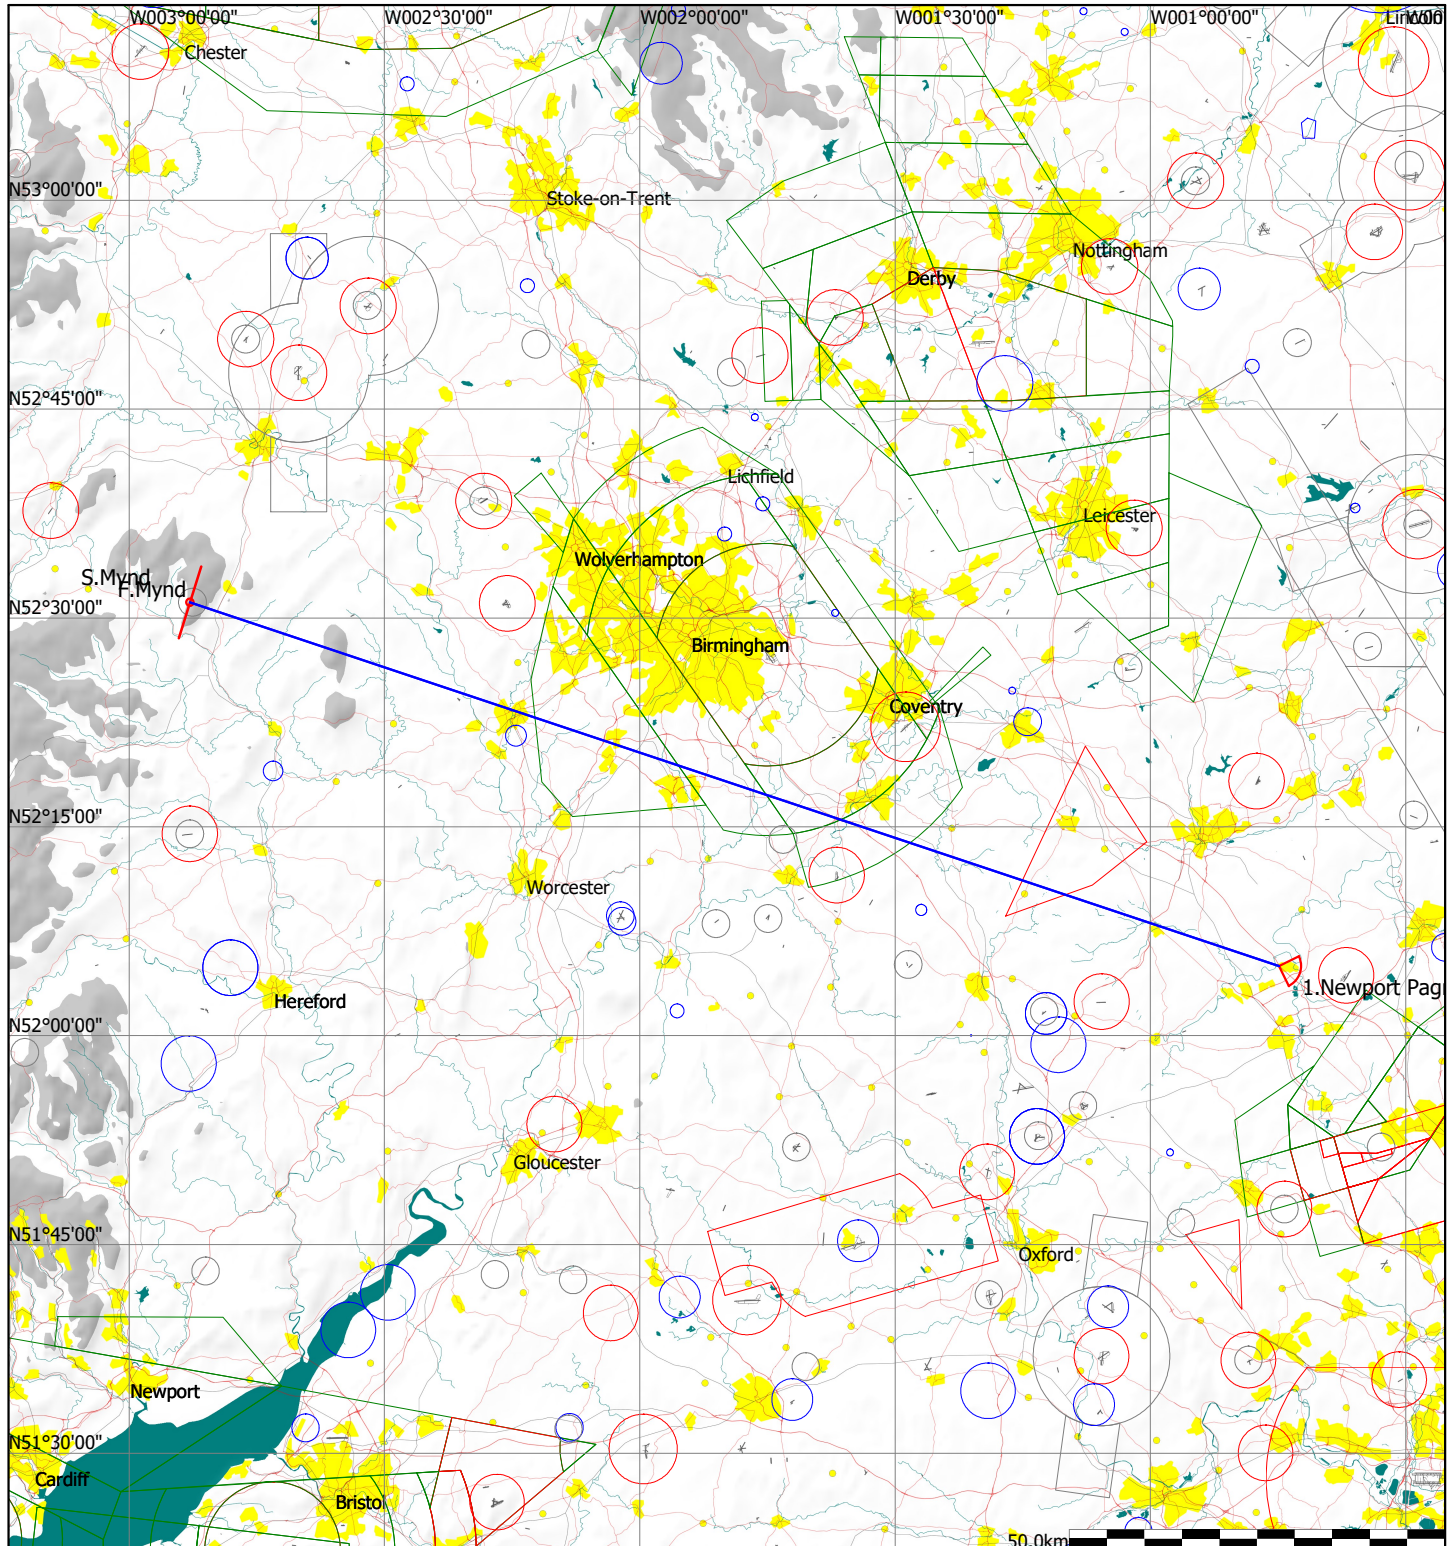

Task Information

Midland Gliding Club

Type: Broken Leg

Task distance: 306.6km

Style	Code	Points	Latitude	Longitude	Dis.	Crs.
Take off	MYN	Mynd	N52°31'07"	W002°52'51"		
Start	MYN	Mynd	N52°31'07"	W002°52'51"		
1.Point	NPT	Newport Pagnall	N52°05'00"	W000°44'54"	153.3km	108°
Finish	MYN	Mynd	N52°31'07"	W002°52'51"	153.3km	289°
Landing	MYN	Mynd	N52°31'07"	W002°52'51"		

Start: line, 5k radius perpendicular to outbound track
 Finish: 0.5k barrel
 Waypoints: symmetrical, 45deg angle, 3k radius