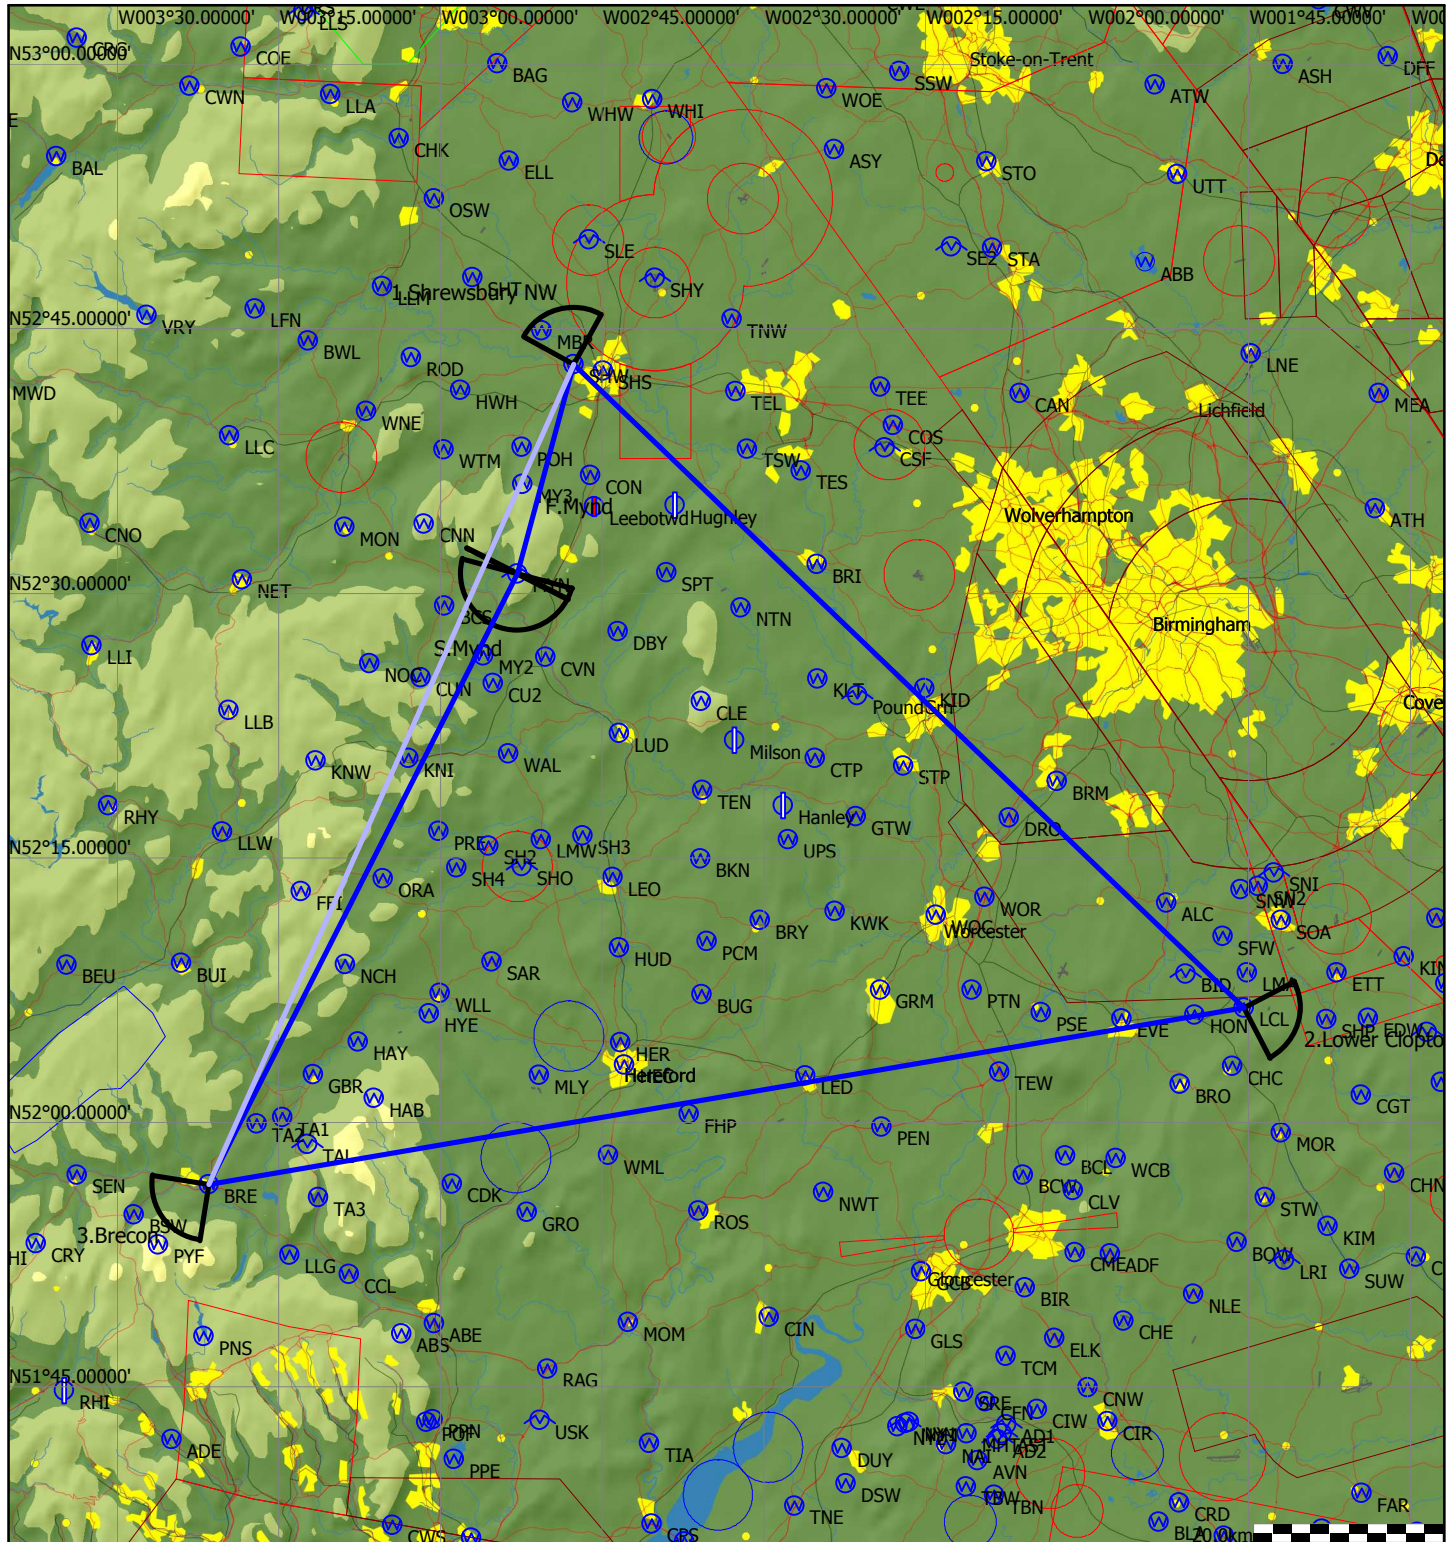

Task Information

Midland Gliding Club

Type: FAI Triangle, Start on leg - (303.7km)

Club 300 FAI

Task distance: 304.1km

Style	Code	Points	Latitude	Longitude	Dis.	Crs.
Start	MYN	Mynd	N52°31.11900'	W002°52.85700'		
1.Point	SHW	Shrewsbury NW	N52°42.98600'	W002°47.62400'	22.8km	15°
2.Point	LCL	Lower Clopton	N52°06.50900'	W001°45.43700'	97.7km	133°
3.Point	BRE	Brecon	N51°56.46800'	W003°21.52200'	111.5km	261°
Finish	MYN	Mynd	N52°31.11900'	W002°52.85700'	72.1km	27°

Control: 01588 650405 - Mbl: 07979 941728 - Welshpool:128.00 - Shobdon: 118.155
 Club Task - Always scored as pre-declared