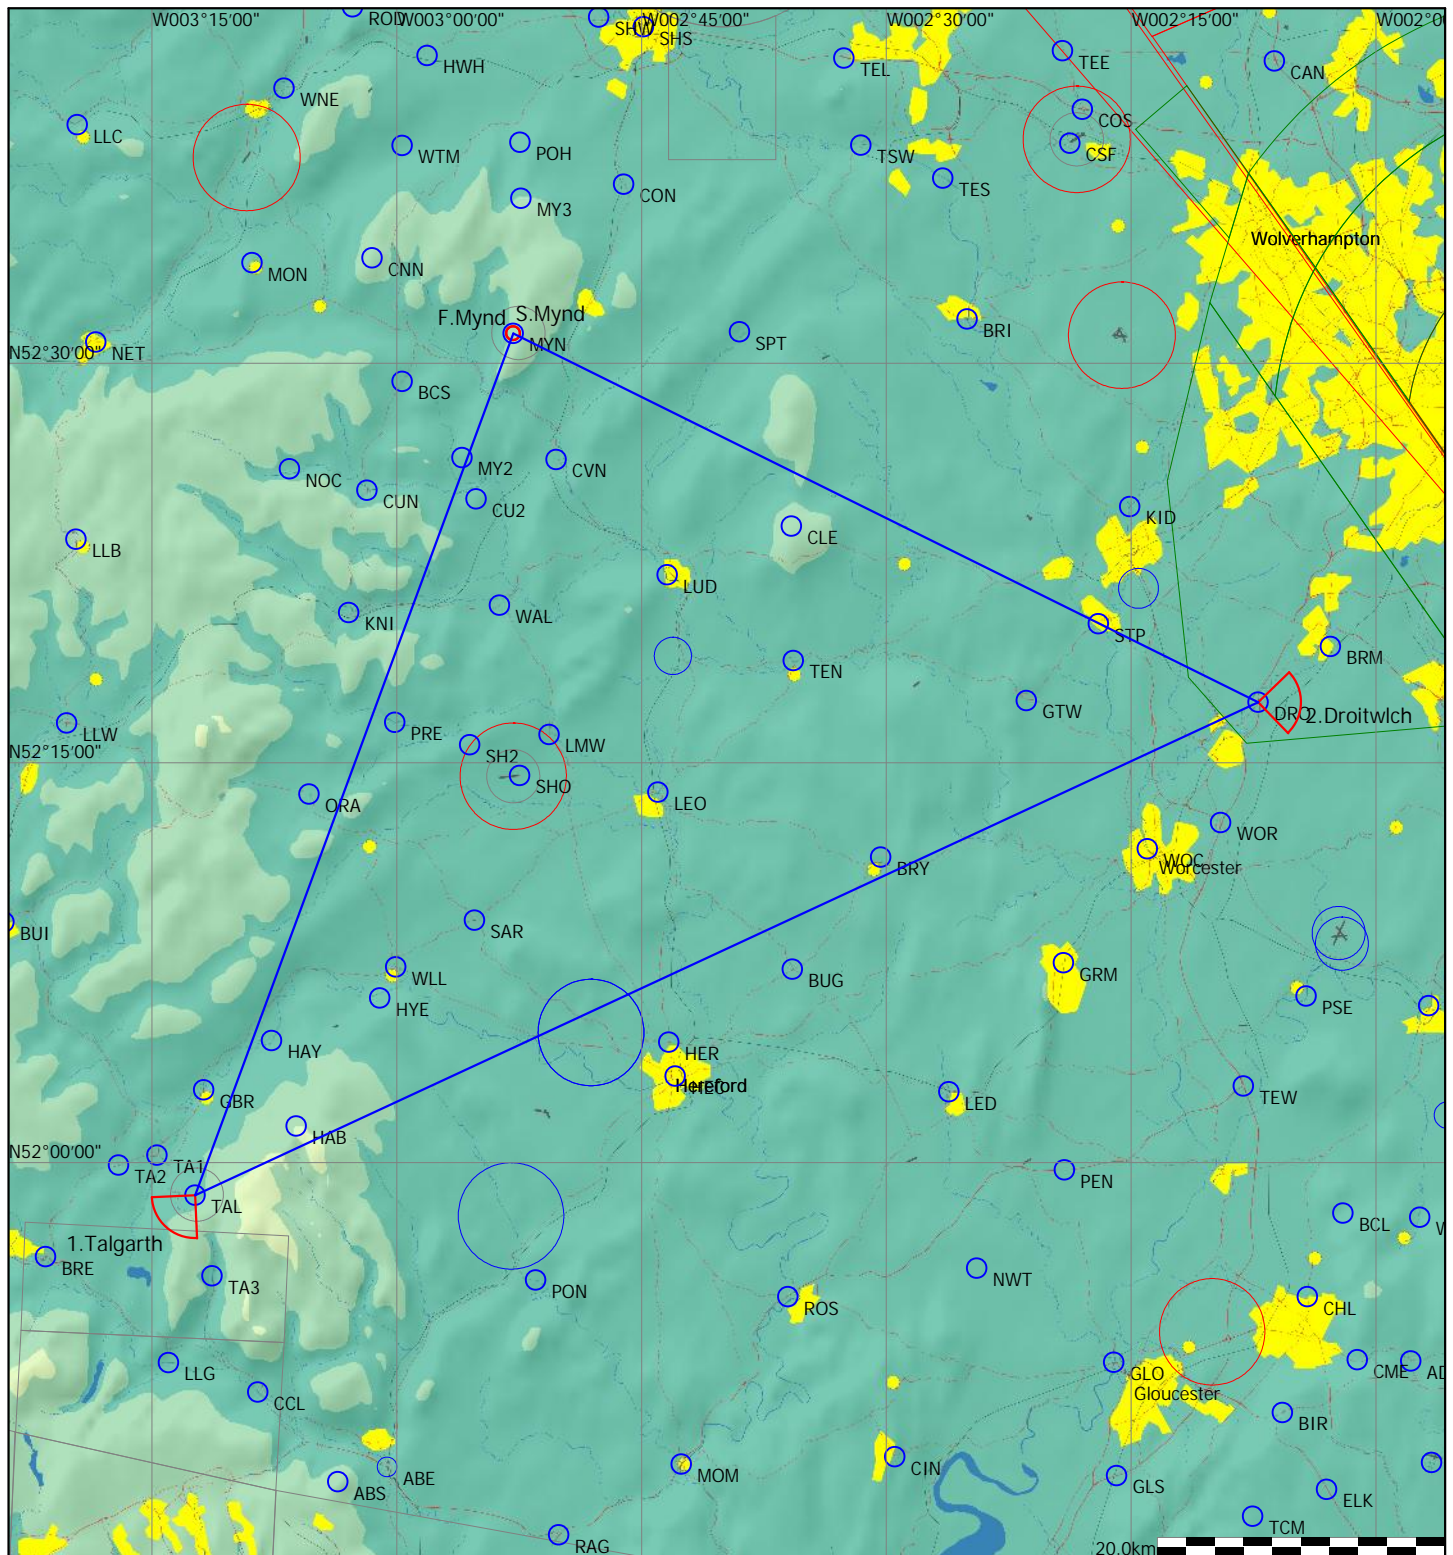

Task Information

Midland Gliding Club

Type: FAI Triangle - (203.6km) [203.6pts]

Task distance: 203.6km

Style	Code	Points	Latitude	Longitude	Dis.	Crs.
Start	MYN	Mynd	N52°31'07"	W002°52'51"		
1.Point	TAL	Talgarth	N51°58'46"	W003°12'22"	64.0km	200°
2.Point	DRO	Droitwlch	N52°17'16"	W002°07'13"	81.9km	65°
Finish	MYN	Mynd	N52°31'07"	W002°52'51"	57.8km	297°

Start: line, 5k radius perpendicular to outbound track
Finish: 0.5k barrel
Waypoints: symmetrical, 45deg angle, 3k radius
Club Task - always scores as pre-declared