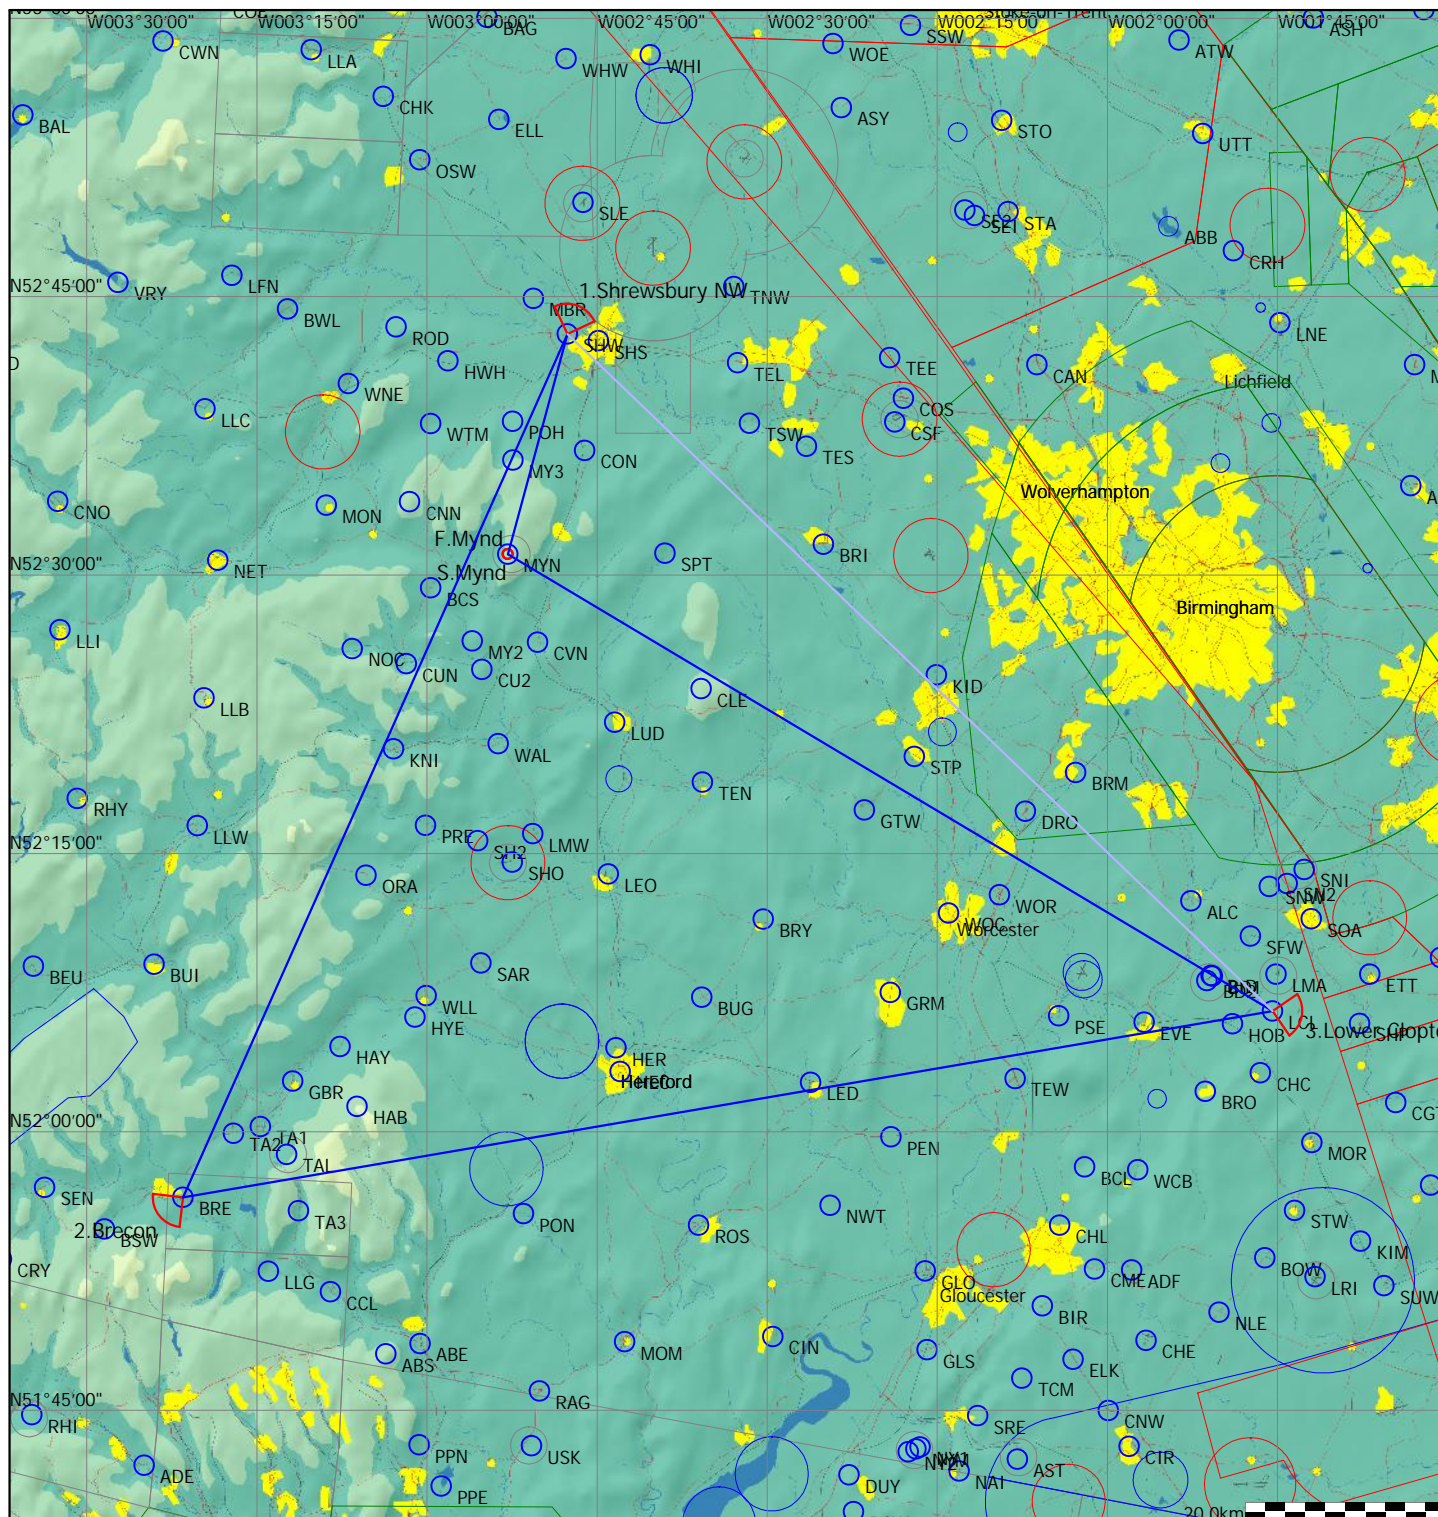

# Task Information

Midland Gliding Club

Type: FAI Triangle, Start on leg - (303.7km) [317.9pts]

Task distance: 317.9km

Style	Code	Points	Latitude	Longitude	Dis.	Crs.
Start	MYN	Mynd	N52°31'07"	W002°52'51"		
1.Point	SHW	Shrewsbury NW	N52°42'59"	W002°47'37"	22.8km	15°
2.Point	BRE	Brecon	N51°56'28"	W003°21'31"	94.5km	204°
3.Point	LCL	Lower Clopton	N52°06'31"	W001°45'26"	111.5km	80°
Finish	MYN	Mynd	N52°31'07"	W002°52'51"	89.2km	301°

Start: line, 5k radius perpendicular to outbound track

Finish: 0.5k barrel

Waypoints: symmetrical, 45deg angle, 3k radius

Club Task - always scores as pre-declared